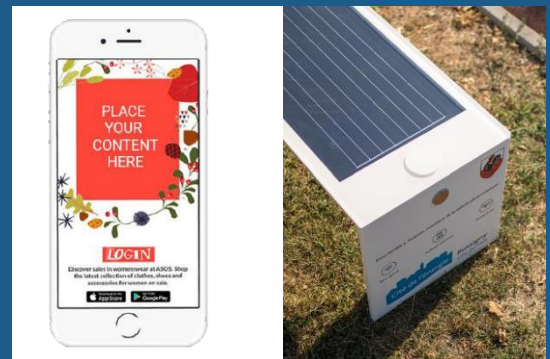

The Smart Bench

IoT combined with solar energy has evolved the ordinary park bench into a smart connective meeting point and energy platform, helping to transform retail and public spaces.

Strawberry Energy provide smart, sustainable outdoor furniture for urban spaces. The Smart Mini-Bench combines contemporary design with cutting edge technology to provide a social space to meet, charge your phone and connect to WiFi .

The Mini Bench has been used to enhance city and town centres, public places, retail spaces, event venues, leisure facilities and educational establishments.

Solar powered with integrated energy storage, allows for easy USB or wireless charging. The renewable energy also powers wireless connectivity and environmental sensors.

Physical advertising space is available on the bench itself and digital advertising space on the app and WiFi pages. Creating potential revenue streams and branding opportunities.

Real time usage and environmental stats are accessible via Strawberry's cloud platform.

STRAWBERRY ENERGY SMART BENCH MINI

- Provide phone charging points
- Connectivity to WiFi and 5G
- Potential advertising space
- Sustainable solar energy
- Cloud based control platform
- Real time analytics including usage, battery power, humidity temperature and air pressure