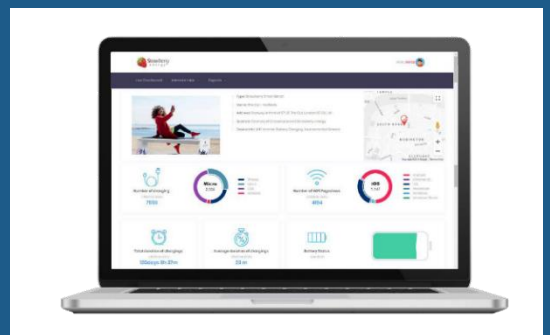

The Smart Bench

IoT combined with solar energy has evolved the ordinary park bench into a smart connective meeting point and energy platform, helping to transform retail and public spaces.

Strawberry Energy provide smart, sustainable outdoor furniture for urban spaces. The Smart Mini-Bench combines contemporary design with cutting edge technology to provide a social space to meet, charge your phone and connect to WiFi .

The Mini Bench has been used to enhance city and town centres, public places, retail spaces, event venues, leisure facilities and educational establishments.

Solar powered with integrated energy storage, allows for easy USB or wireless charging. The renewable energy also powers wireless connectivity and environmental sensors.

Physical advertising space is available on the bench itself and digital advertising space on the app and WiFi pages. Creating potential revenue streams and branding opportunities.

Real time usage and environmental stats are accessible via Strawberry's cloud platform.

STRAWBERRY ENERGY SMART BENCH MINI

- Provide phone charging points
- Connectivity to WiFi and 5G
- Potential advertising space
- Sustainable solar energy
- Cloud based control platform
- Real time analytics including usage, battery power, humidity temperature and air pressure