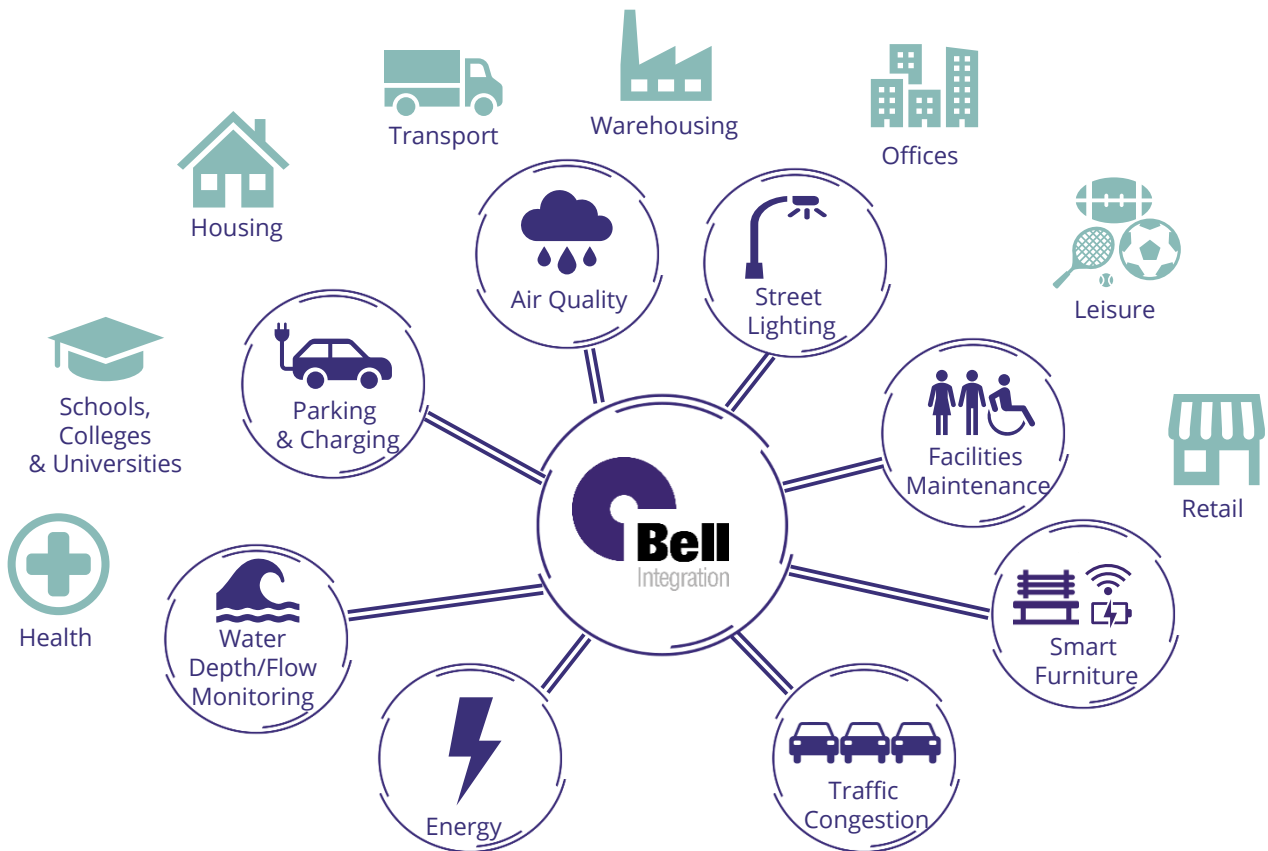

TRANSACT
TRANSFORM
RUN
RECYCLE

Bell Integration
Smart Furniture

Overview

Technology is making cities smarter, safer and more sustainable. The application for IoT in city life is extensive, sensors combined with solar power cells and access to the cloud can be used to enhance existing infrastructure, increase connectivity and improve monitoring and analytics of the external environment, traffic and its inhabitants.

Fully managed smart city solutions can deliver with real time insight, compliance and big data across a vast array of utilities.

Sensors can monitor anything from congestion, security, air quality and water flow to street lighting and provide key real time data back to a unified platform, allowing businesses and local authorities to act quickly and efficiently, driving operational efficiencies and reducing cost.