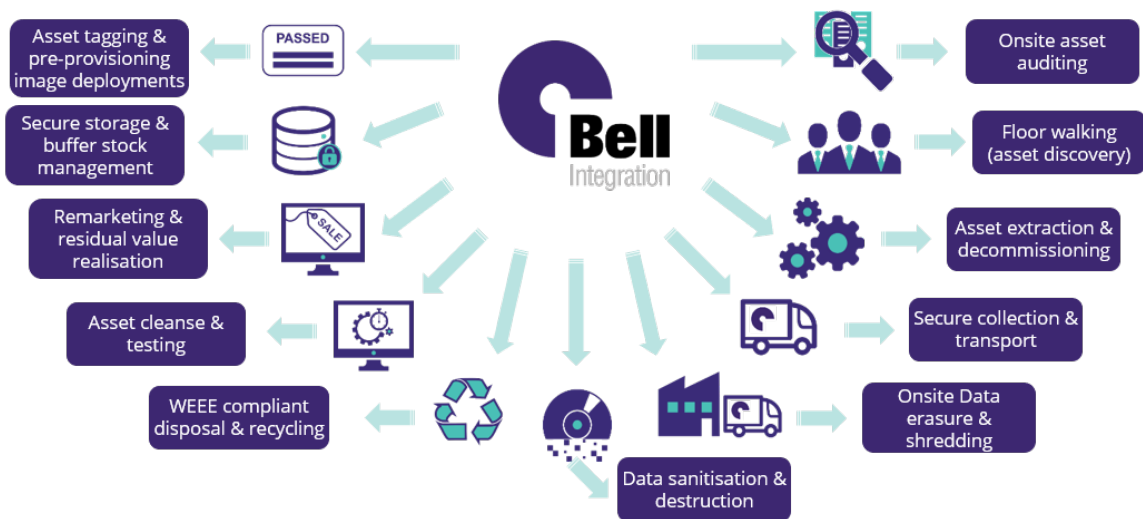

Comply with the GDPR and maximise ROI on their redundant legacy hardware

When it comes to IT asset disposal, our customers benefit from our wealth of expertise in compliance, governance and industry. Our solutions reduce costs and the risk of data loss and corporate fines.

The Challenge

Rapid evolution in the IT industry, and the maturity and migration to cloud services, leaves many businesses facing the ever growing challenge of managing the retirement of their legacy, and now defunct assets.

This combined with the broad range of data protection laws, financial governance, and environmental compliance, has created a very fluid situation that is difficult to navigate. Many organisations do not have a decommissioning strategy and are not aware of the residual value left in their redundant assets or potential security risk it can pose.

The Solution

Bell Integration operates a mature, long standing secure asset disposal service which has been in operation now for over 20 years. Fully accredited, we have the experience and expertise that has allowed us to become a strategic partner to the channel.

Providing a range of services we work with you seamlessly ensuring you retain the ongoing customer relationship, whilst ensuring your client has with a secure data disposal and asset retirement plan that can be deployed to their organisation.